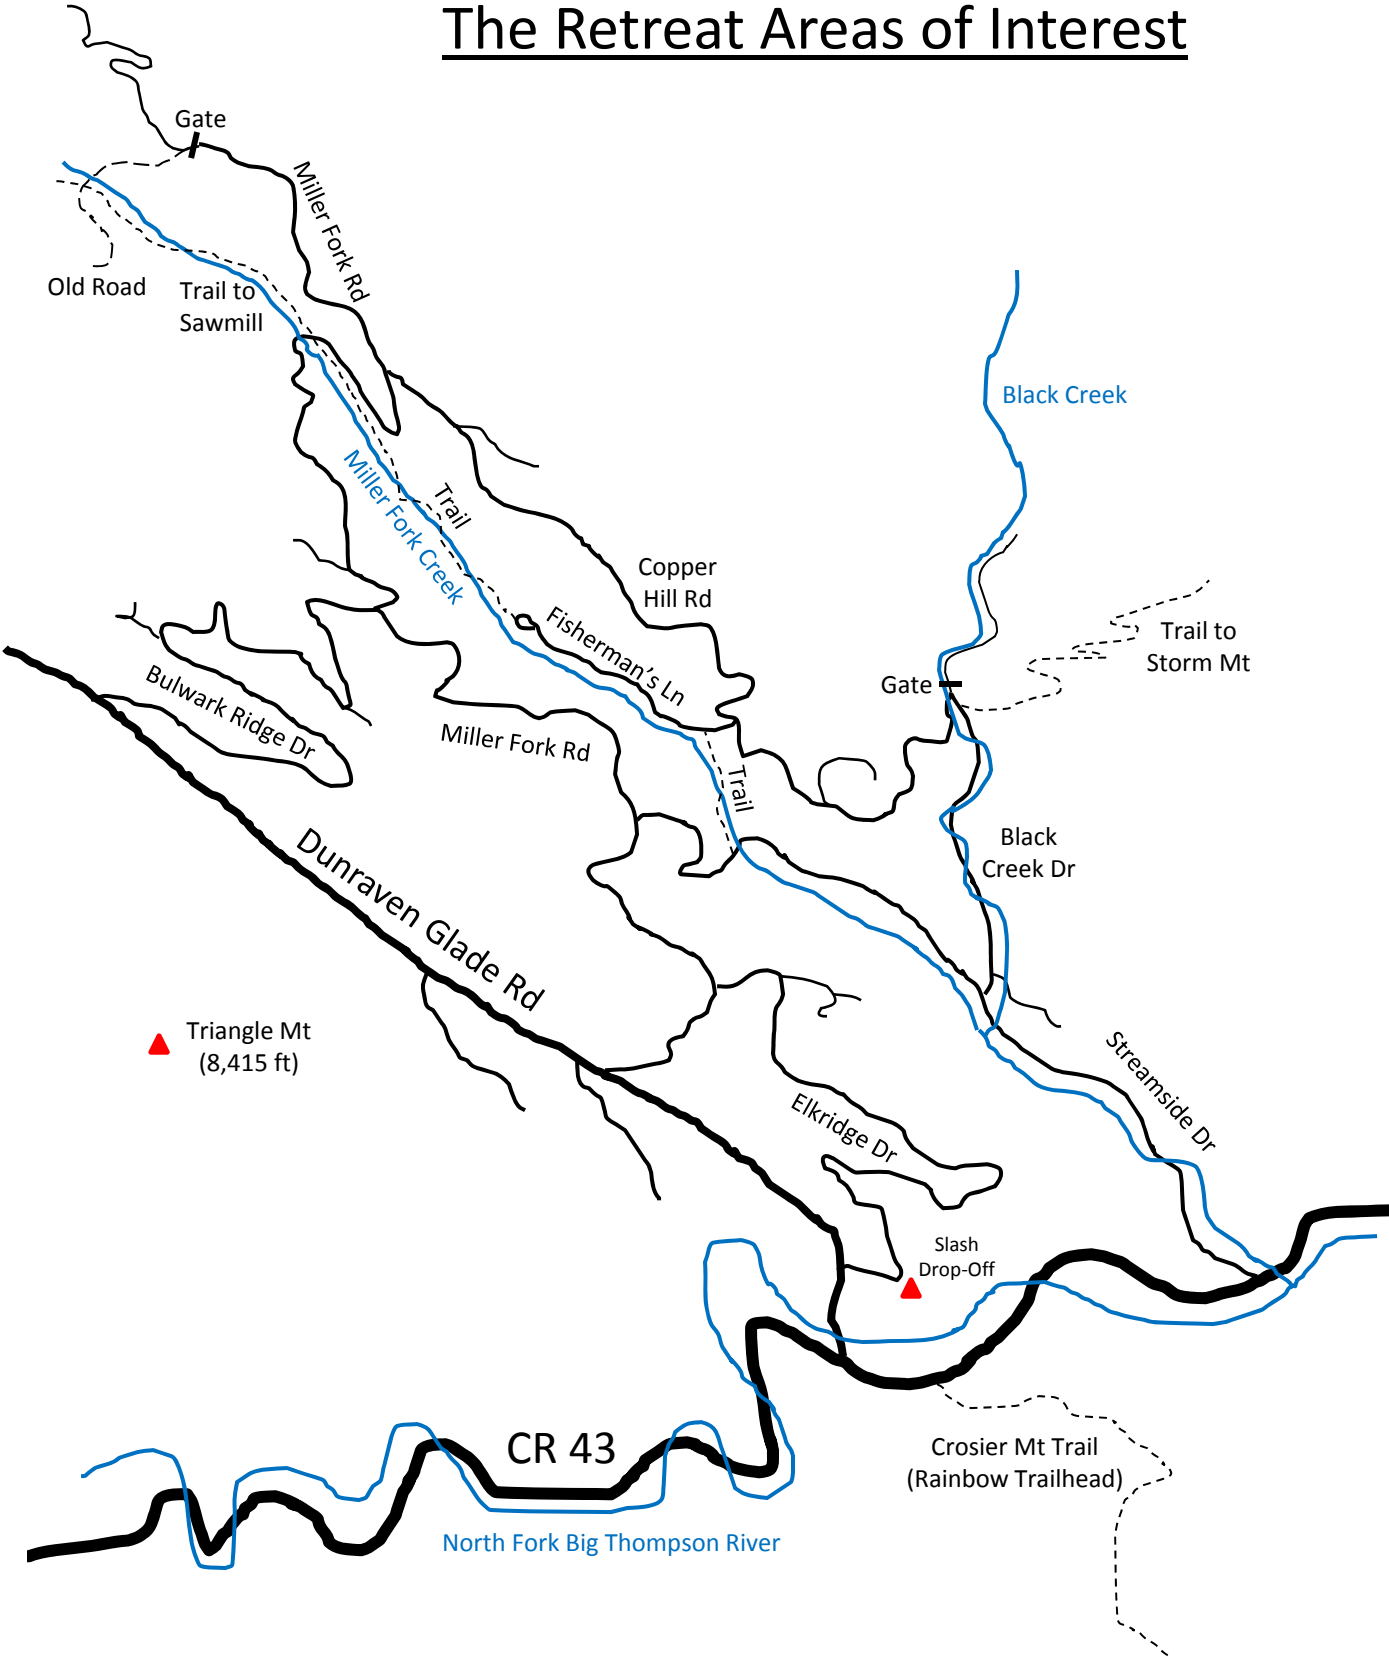

# The Retreat Road Map

(Printable in B&W)

# The Retreat Road Distance Map

Dunraven Glade Rd (to Bulwark Ridge)	1.6 miles
Miller Fork Rd (to Copper Hill)	2.2 miles
Copper Hill Rd	1.6 miles
Bulwark Ridge Dr	1.6 miles
Streamside Dr	1.4 miles
Elkridge Dr	1.3 miles
Black Creek Dr	0.5 miles
Fisherman's Ln	0.4 miles
Gladeview Ct	0.3 miles
Solitude Ct	0.2 miles
Entrance-to-Entrance (CR 43)	0.8 miles

# The Retreat Areas of Interest

# Hiking Trails Near The Retreat