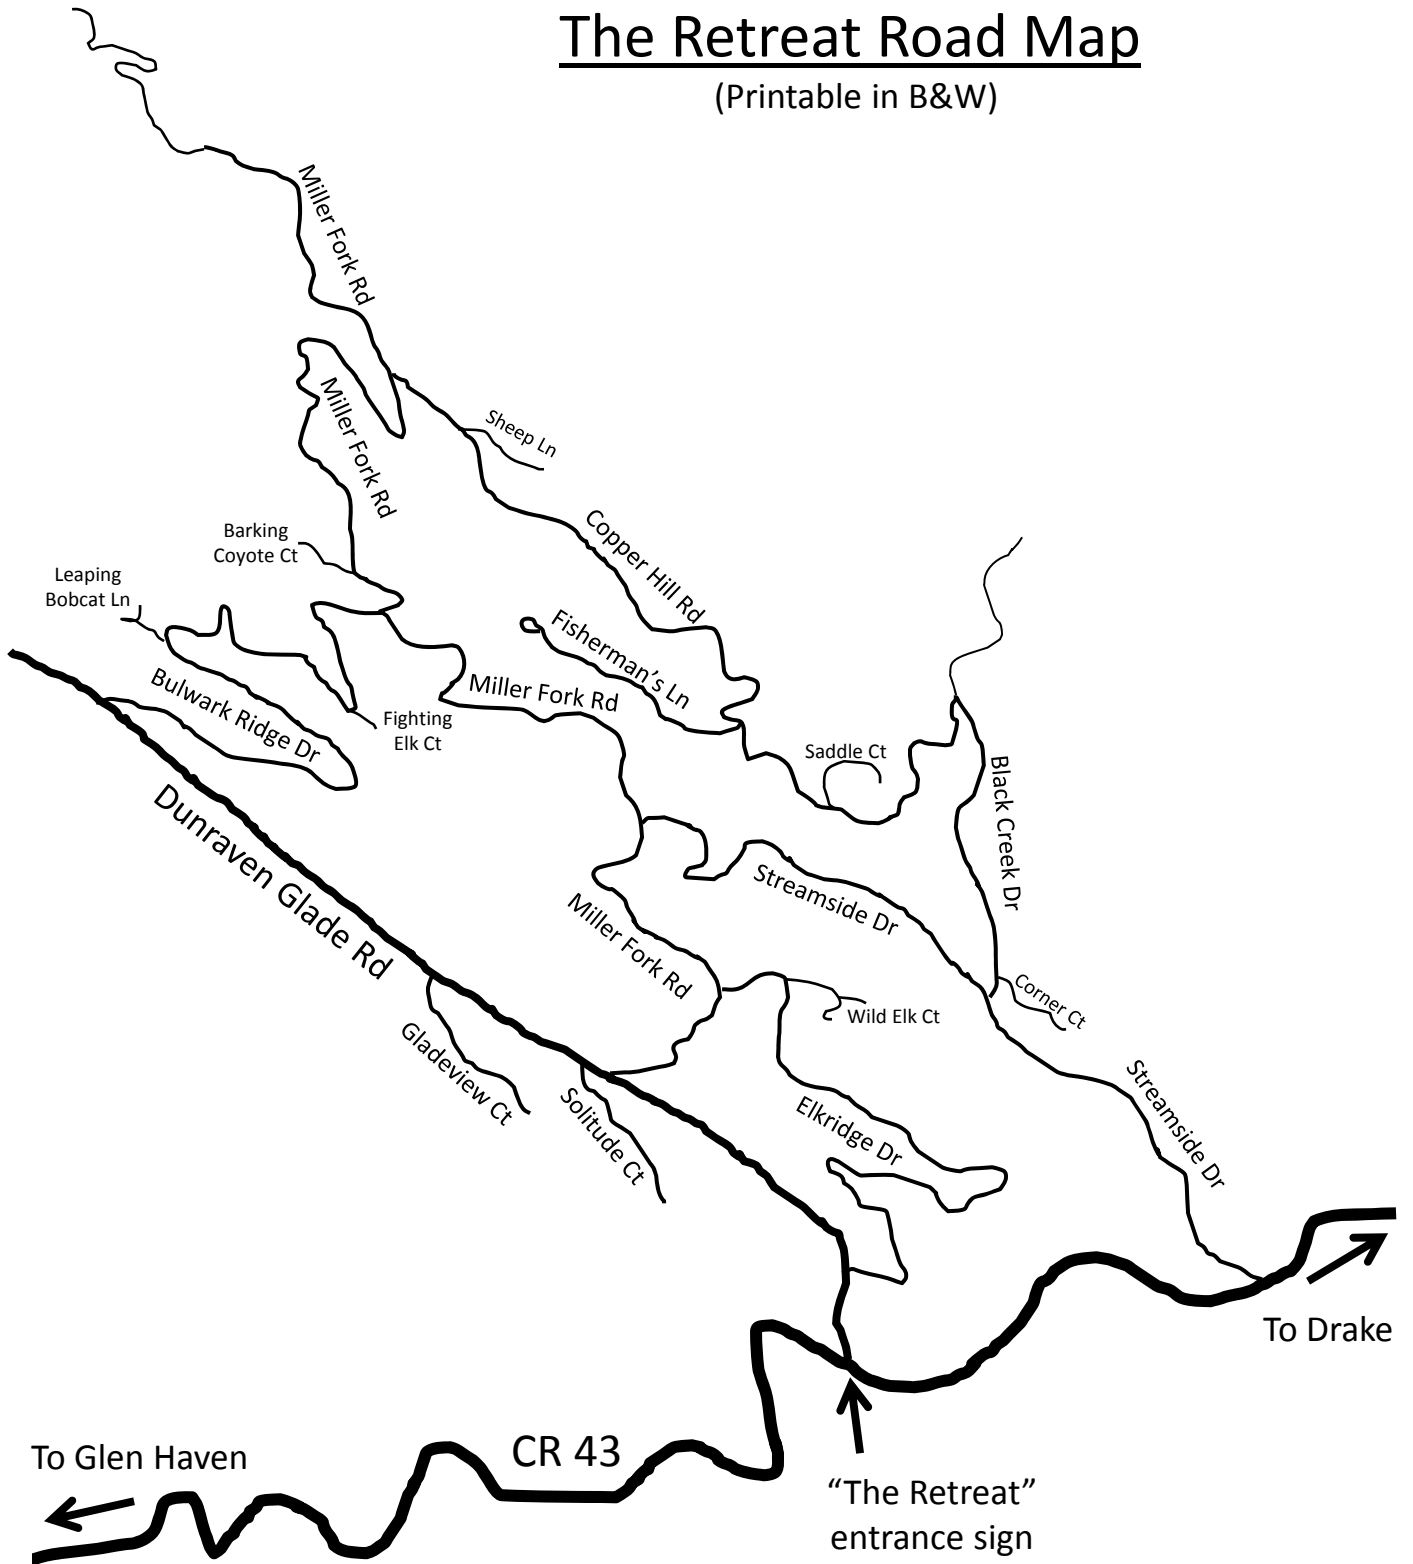

# The Retreat Road Map

(Printable in B&W)

# The Retreat Road Distance Map

Dunraven Glade Rd (to Bulwark Ridge)	1.6 miles
Miller Fork Rd (to Copper Hill)	2.2 miles
Copper Hill Rd	1.6 miles
Bulwark Ridge Dr	1.6 miles
Streamside Dr	1.4 miles
Elkridge Dr	1.3 miles
Black Creek Dr	0.5 miles
Fisherman's Ln	0.4 miles
Gladeview Ct	0.3 miles
Solitude Ct	0.2 miles
Entrance-to-Entrance (CR 43)	0.8 miles

# The Retreat Areas of Interest

# Hiking Trails Near The Retreat