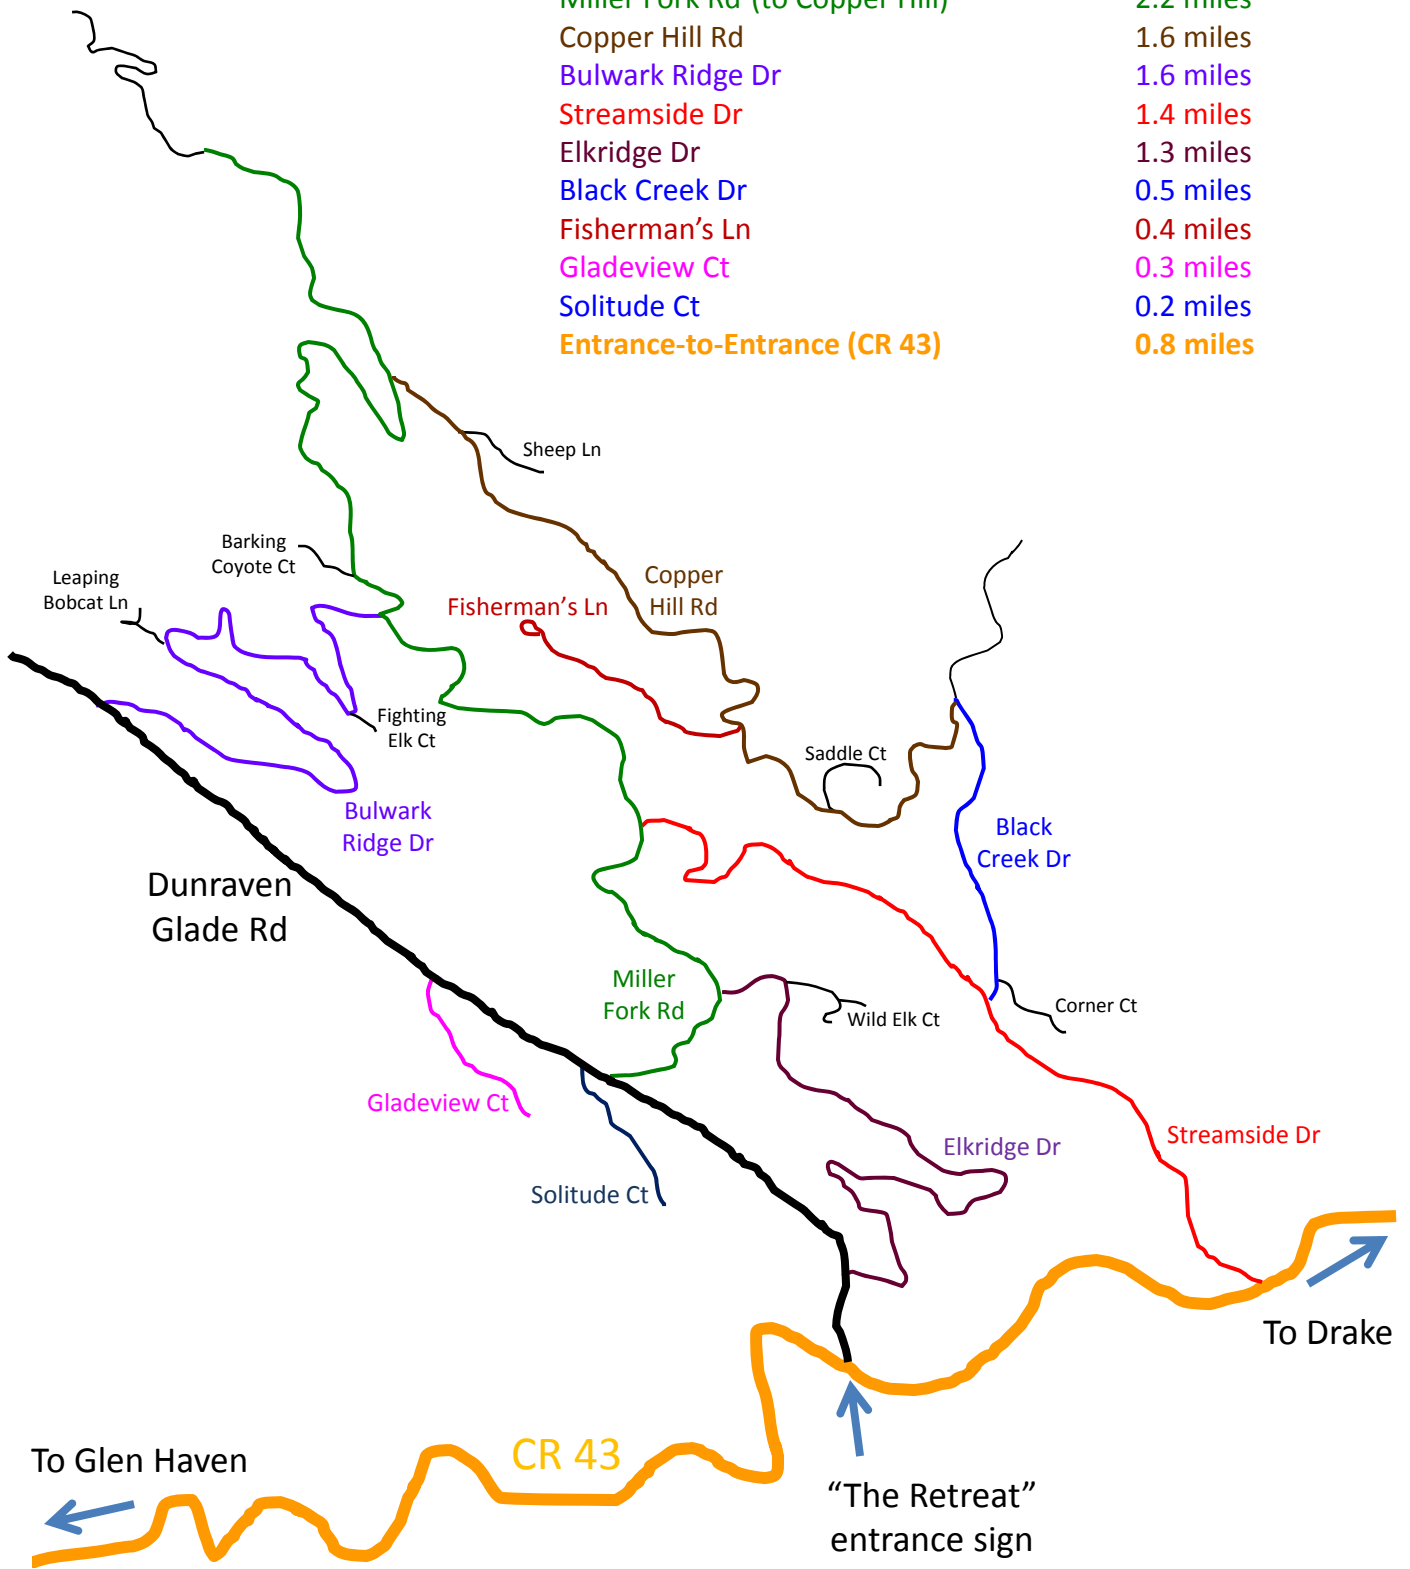

# The Retreat Road Map

(Printable in B&W)

# The Retreat Road Distance Map

Dunraven Glade Rd (to Bulwark Ridge)	1.6 miles
Miller Fork Rd (to Copper Hill)	2.2 miles
Copper Hill Rd	1.6 miles
Bulwark Ridge Dr	1.6 miles
Streamside Dr	1.4 miles
Elkridge Dr	1.3 miles
Black Creek Dr	0.5 miles
Fisherman's Ln	0.4 miles
Gladeview Ct	0.3 miles
Solitude Ct	0.2 miles
Entrance-to-Entrance (CR 43)	0.8 miles

# The Retreat Areas of Interest

# Hiking Trails Near The Retreat